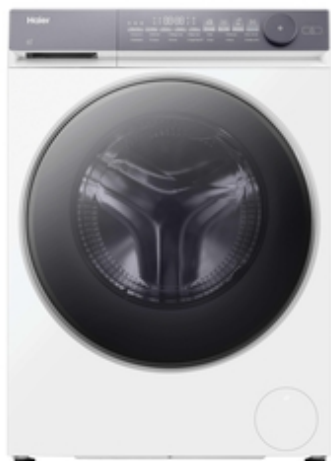

Haier

X7

HW90-B14367TU1

- ✓ Tailored washing solutions
- ✓ Direct Motion Motor
- ✓ Designed to last over time
- ✓ Anti-Bacterial Treatment - Protects from mould & bacteria
- ✓ Smart dual spray
- ✓ 20% beyond A-class efficiency
- ✓ Connected to your needs
- ✓ Quick refresh without water or detergent
- ✓ Unrivalled care for your peace of mind

Main Features

Product name / Commercial code	HW90-B14367TU1UK
Product code	31020684
EAN Code	6921081514306
Manufacturer	Qingdao Haier Washing Machine Co. Ltd.
Capacity (kg)	9
Maximum spin speed (rpm)	1400
Built-in / Freestanding	Freestanding
Loading type	Front

Technical features

IoT App	hOn
Electronics	Touch
Motor type	Direct Motion
Drum material	Stainless Steel

Drum volume	55
Plug type	UK
Voltage (V)	220-240
Connectivity	Advanced remote control and extra content (Wi-Fi + BLUETOOTH®)

Programs and Functions

Number of programmes	14
Start delay options	Yes (up to 24h)
Autodose	No
Steam programme	Yes

Aesthetic

Colour	White
Colour / bezel	Starry Silver
Colour of door	Silver

Performance and Consumption