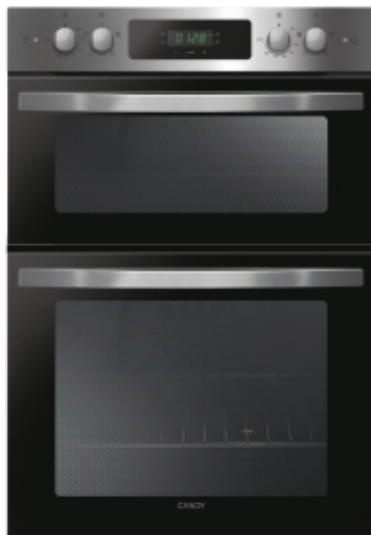

CANDY

Idea

FCI9D405X

- ✓ Embossed cavity

Main Features

Product name / Commercial code	FCI9D405X
Product code	33703609
EAN Code	8059019061504
Manufacturer	Candy Hoover Group S.r.l.
Energy input	Electricity
Cavity capacity (l) - cavity 1	40
Main oven type	Fan Oven
Cavity capacity (l) - cavity 2	65
Secondary oven type	Conventional

Technical features

Steam	No
Steam Technology	No steam
Connectivity	None
IoT App	None

Type of control	Mechanical
Rotisserie	No
Oven guides	Wall-embedded
Tray	1 x 35mm
Shelves	1

Programs and Functions

Type of meat probe	No
Softclose	No
Functions number	4

Aesthetic

Colour	Stainless Steel
Door Material	Glass
Knob colour	Inox
Handle colour	Inox

Performance

Energy efficiency class	A
Energy efficiency class - cavity 2	A
Energy consumption forced air convection (kWh) - cavity 2	0.78
Energy consumption conventional (kWh) - cavity 1	0.76
Power consumption Off mode	Not applicable
Power consumption Standby mode	Not applicable
Power consumption Standby mode with info display	0.8
Power consumption Networked Standby	Not applicable
Time Off mode/Standby/Standby display/Networked standby	20