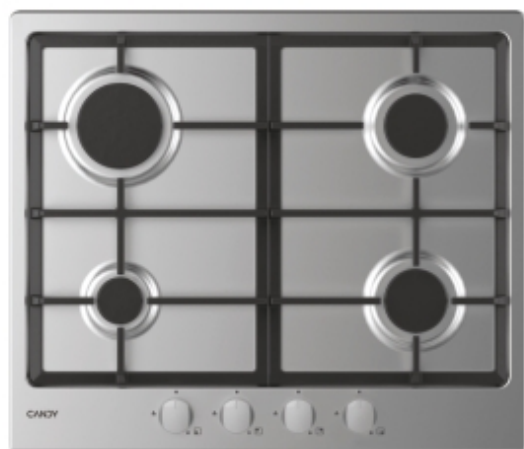

CANDY

Idea gas

CHG6BRX LPG

- ✓ Cast iron grids
- ✓ Knobs Control
- ✓ Zones with different dimension

Main Features

Product name / Commercial code	CHG6BRX LPG
Product code	33802646
EAN Code	8016361987425
Manufacturer	Candy Hoover Group S.r.l.
Number of zones	4
Type of cooktop	Gas

Aesthetic

Colour	Stainless Steel
Surface material	Inox plate
Control method	Knobs
Knob colour	Inox
Grids type	Elongated cast iron pan support

Performance

Power of 1st heating element (W)	1000
Power of 2nd heating element (W)	2500
Power of 3rd heating element (W)	1750
Power of 4th heating element (W)	1750
Power consumption Off mode	0.5
Power consumption Standby mode	Not applicable
Power consumption Standby mode with info display	Not applicable
Power consumption Networked Standby	Not applicable
Time Off mode/Standby/Standby display/Networked standby	20