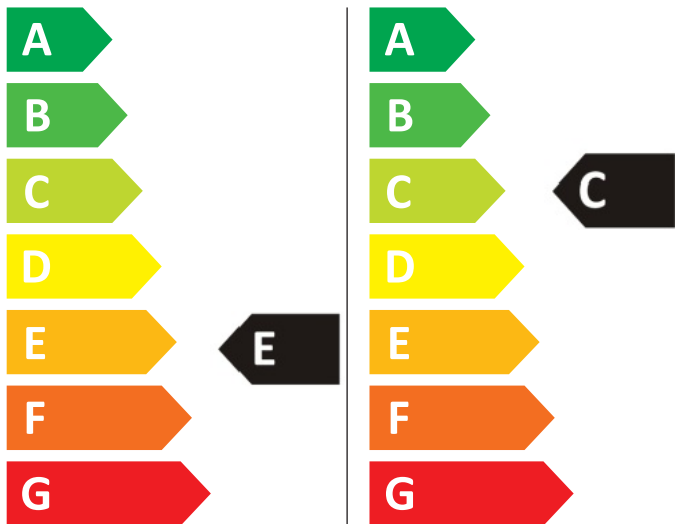

ENERG

CANDY

CBD495D1WBBE-80

326 kWh/100

66 kWh/100

5,0 kg

9,0 kg

75 L