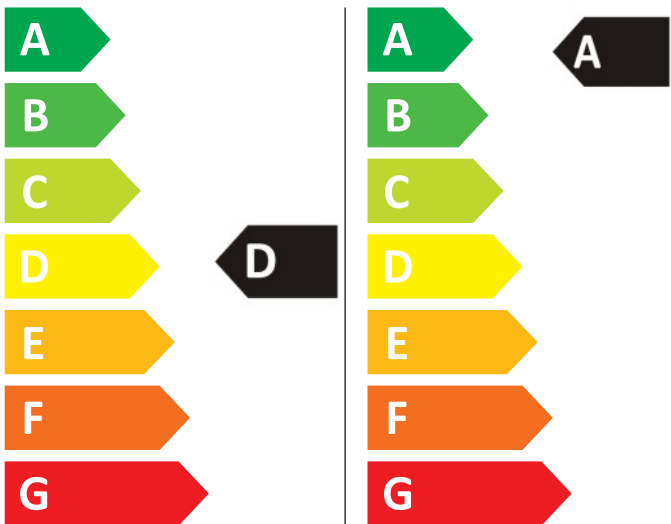

# ENERG

CANDY

ROW4964DWMC7-80

308 kWh/100

42 kWh/100

6,0 kg

9,0 kg

86 L