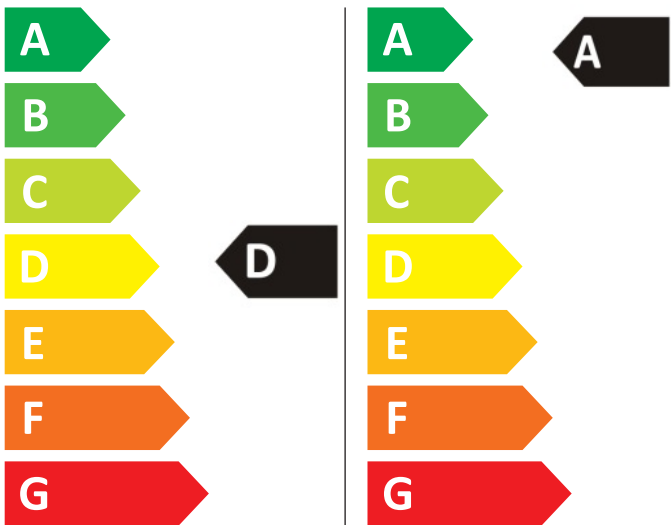

ENERG

CANDY

ROW 4966DWRR7-S

308 kWh/100

42 kWh/100

6,0 kg

9,0 kg

86 L