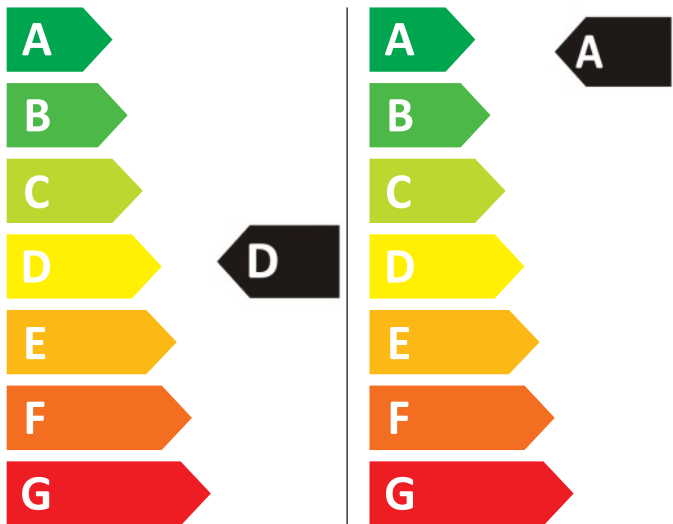

ENERG

HOOVER

H7D 6106MBC-S

304 kWh/100

51 kWh/100

6,0 kg

10,0kg

67 L