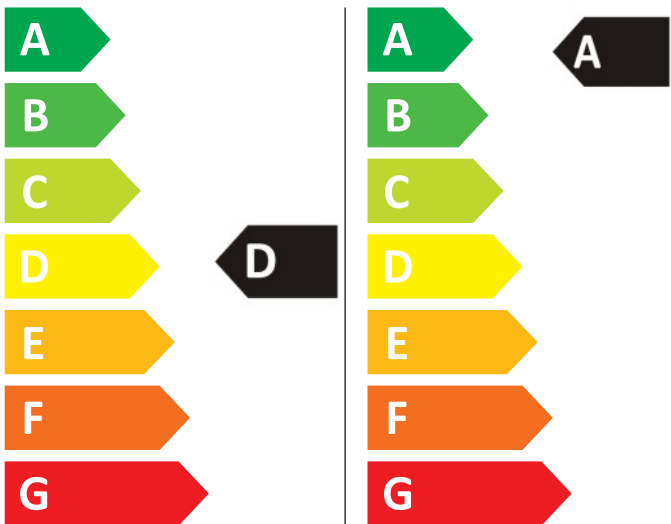

ENERG

CANDY

RPW41066BWMBC-S

308 kWh/100

51 kWh/100

6,0 kg

10,0kg

86 L