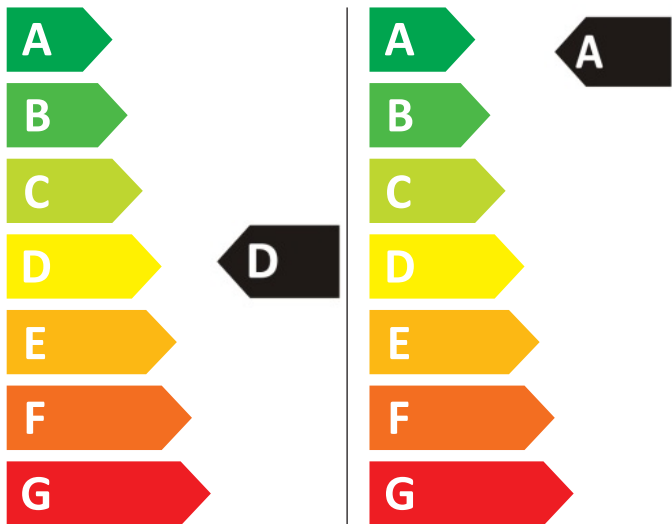

ENERG

CANDY

RPW41066BWMR/1-S

308 kWh/100

51 kWh/100

6,0 kg

10,0kg

86 L